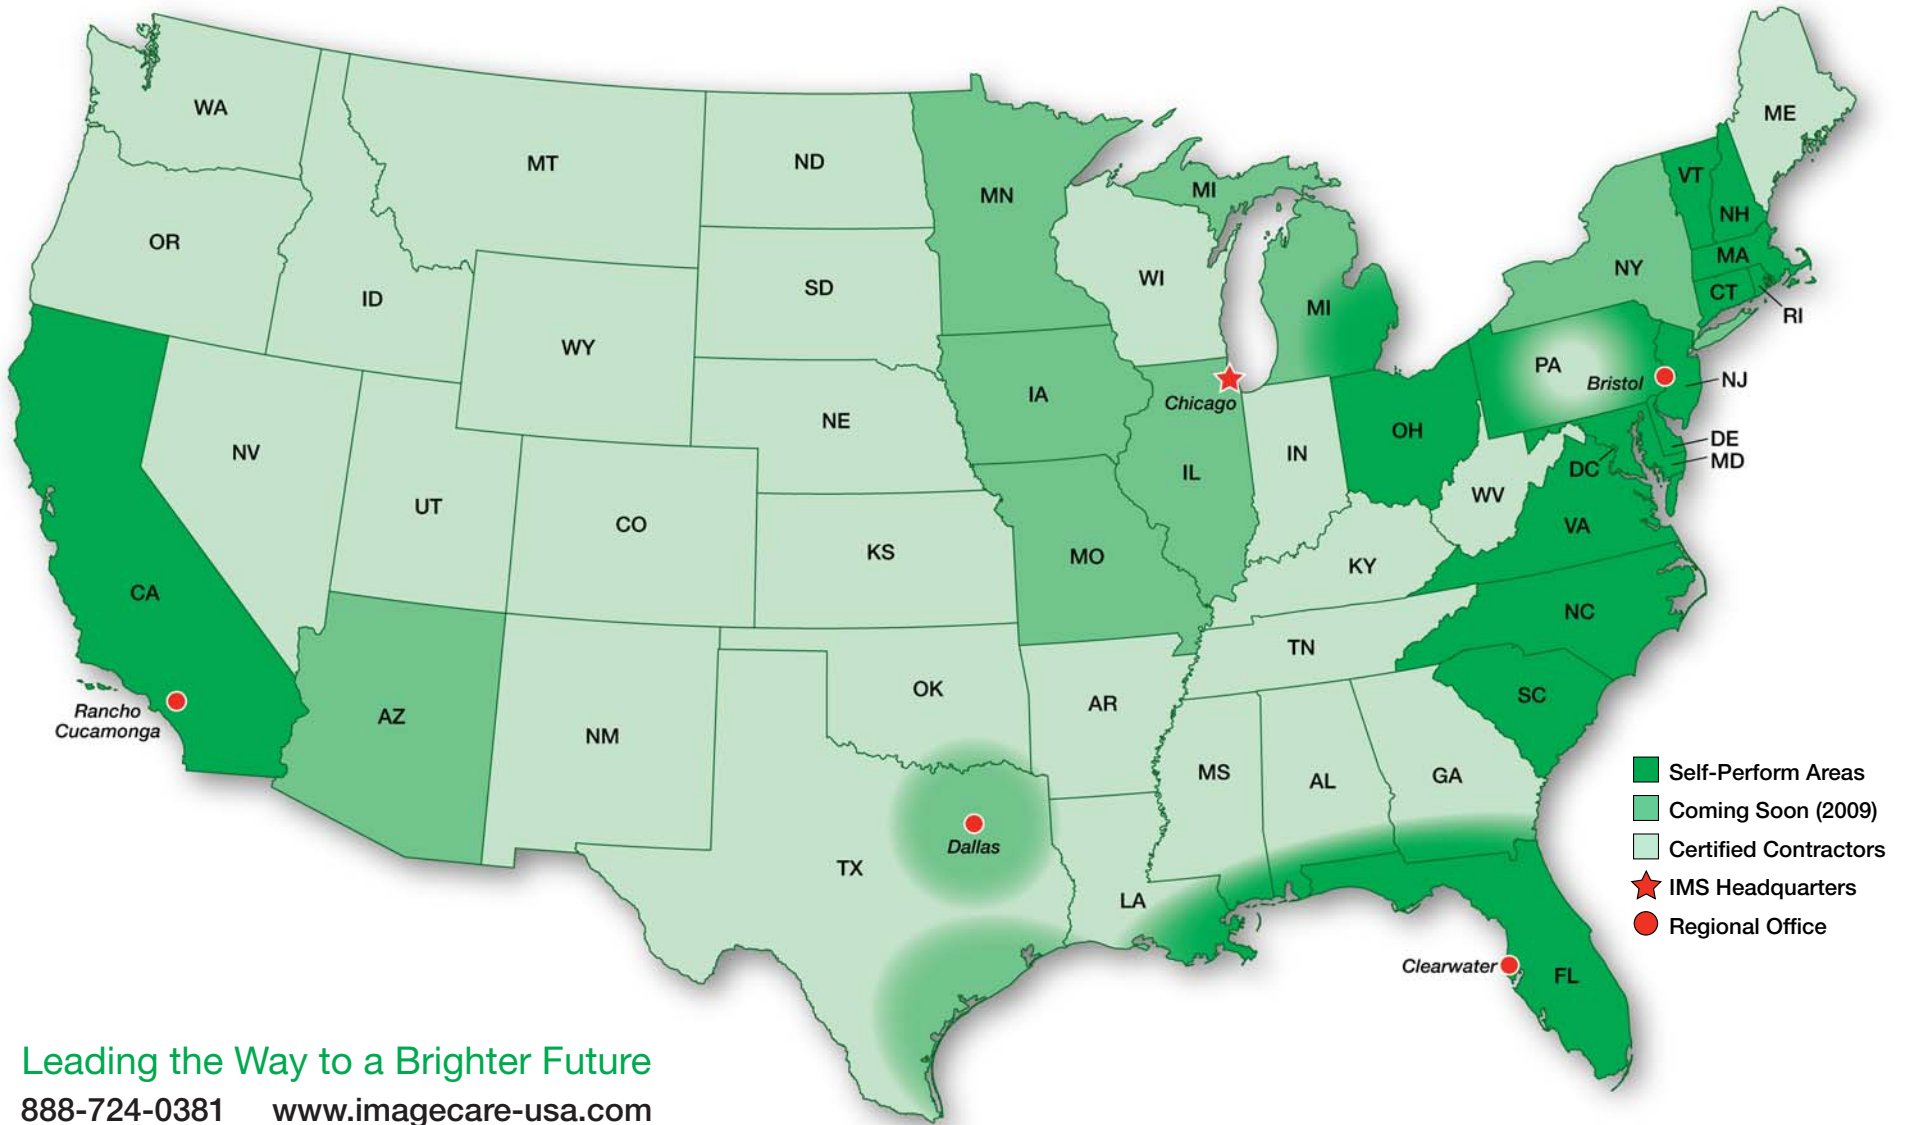

# Nationwide Coverage

Delivering a Full Complement of Sign, Lot Lighting and Image Maintenance Services, with Self Performing Crews and Certified Contractors... Nationwide.

Leading the Way to a Brighter Future  
888-724-0381 [www.imagecare-usa.com](http://www.imagecare-usa.com)