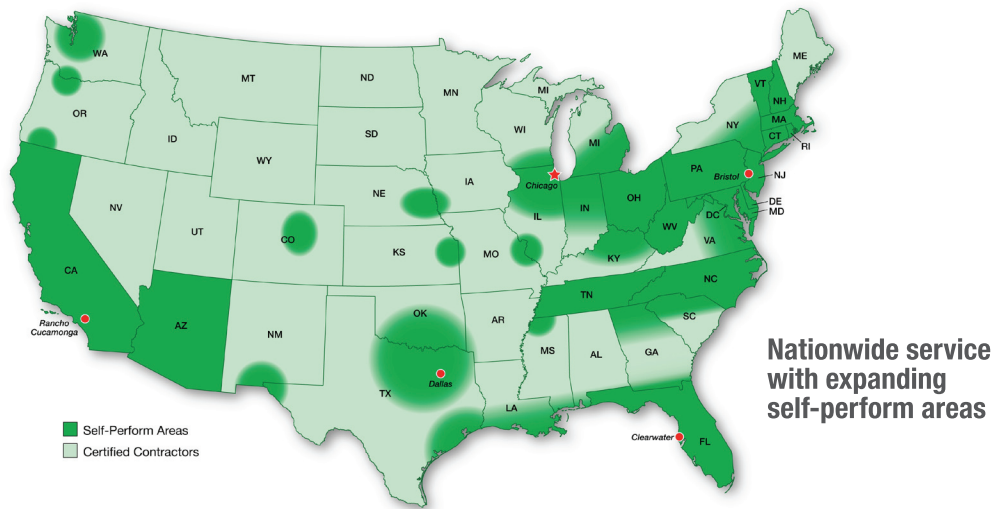

SIGN & LIGHTING MAINTENANCE

NATIONAL & REGIONAL COVERAGE

LOCALIZED ACCOUNTABILITY

Anyway you look at it, IMS delivers the best of all worlds. Dedicated crews. National coverage at local prices. A full range of maintenance and repair services for illuminated signs and facility lighting. ImageCare® Maintenance Services has everything you need to present your business in the best light possible.