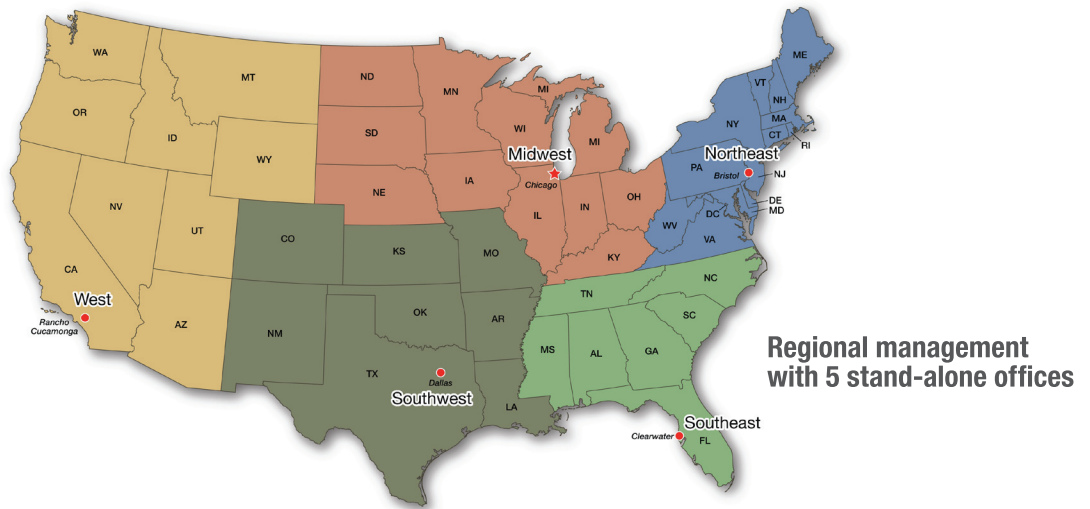

SIGN & LIGHTING MAINTENANCE

NATIONAL & REGIONAL COVERAGE

LOCALIZED ACCOUNTABILITY

Anyway you look at it, IMS delivers the best of all worlds. Dedicated crews. National coverage at local prices. A full range of maintenance and repair services for illuminated signs and facility lighting. ImageCare® Maintenance Services has everything you need to present your business in the best light possible.